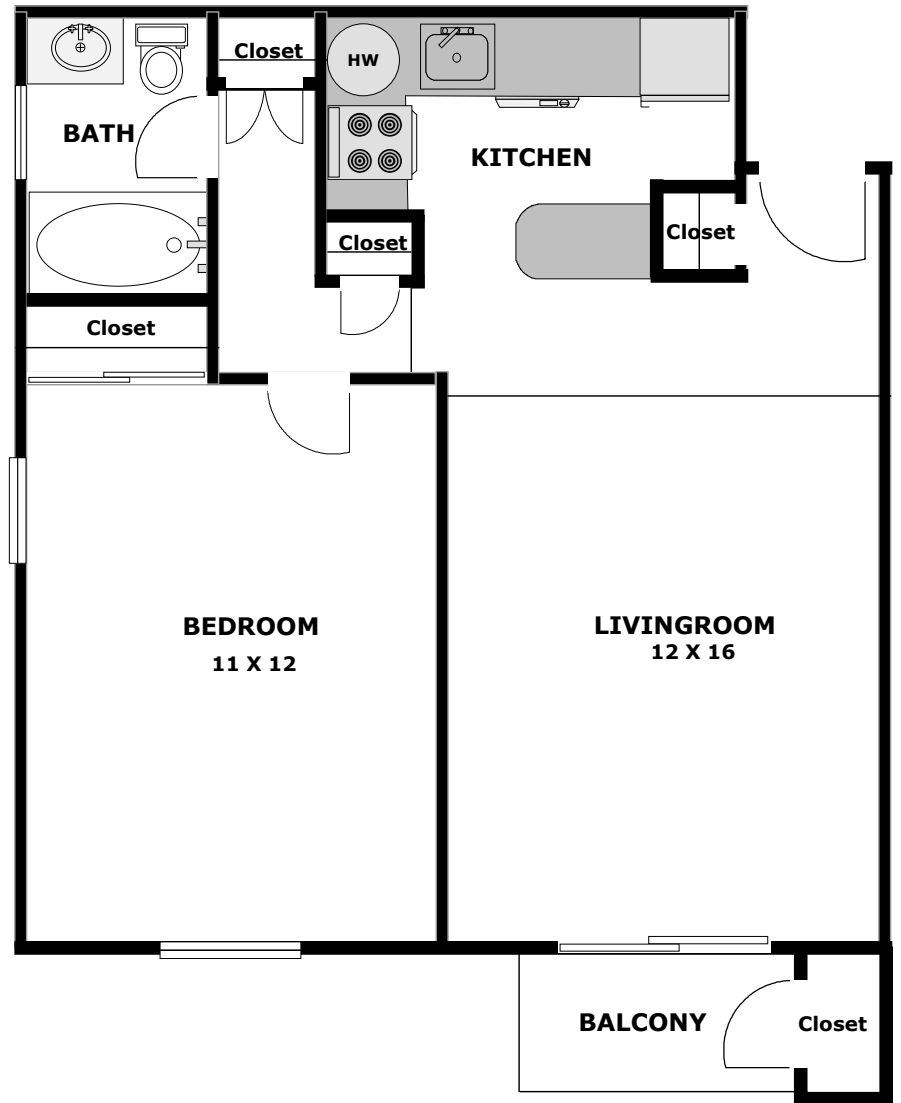

STUDIO
523 sq.ft.

ONE BEDROOM
632 sq.ft.

Pond Street Place
71 Pond St.
Weymouth, Ma.
(781)331-1100